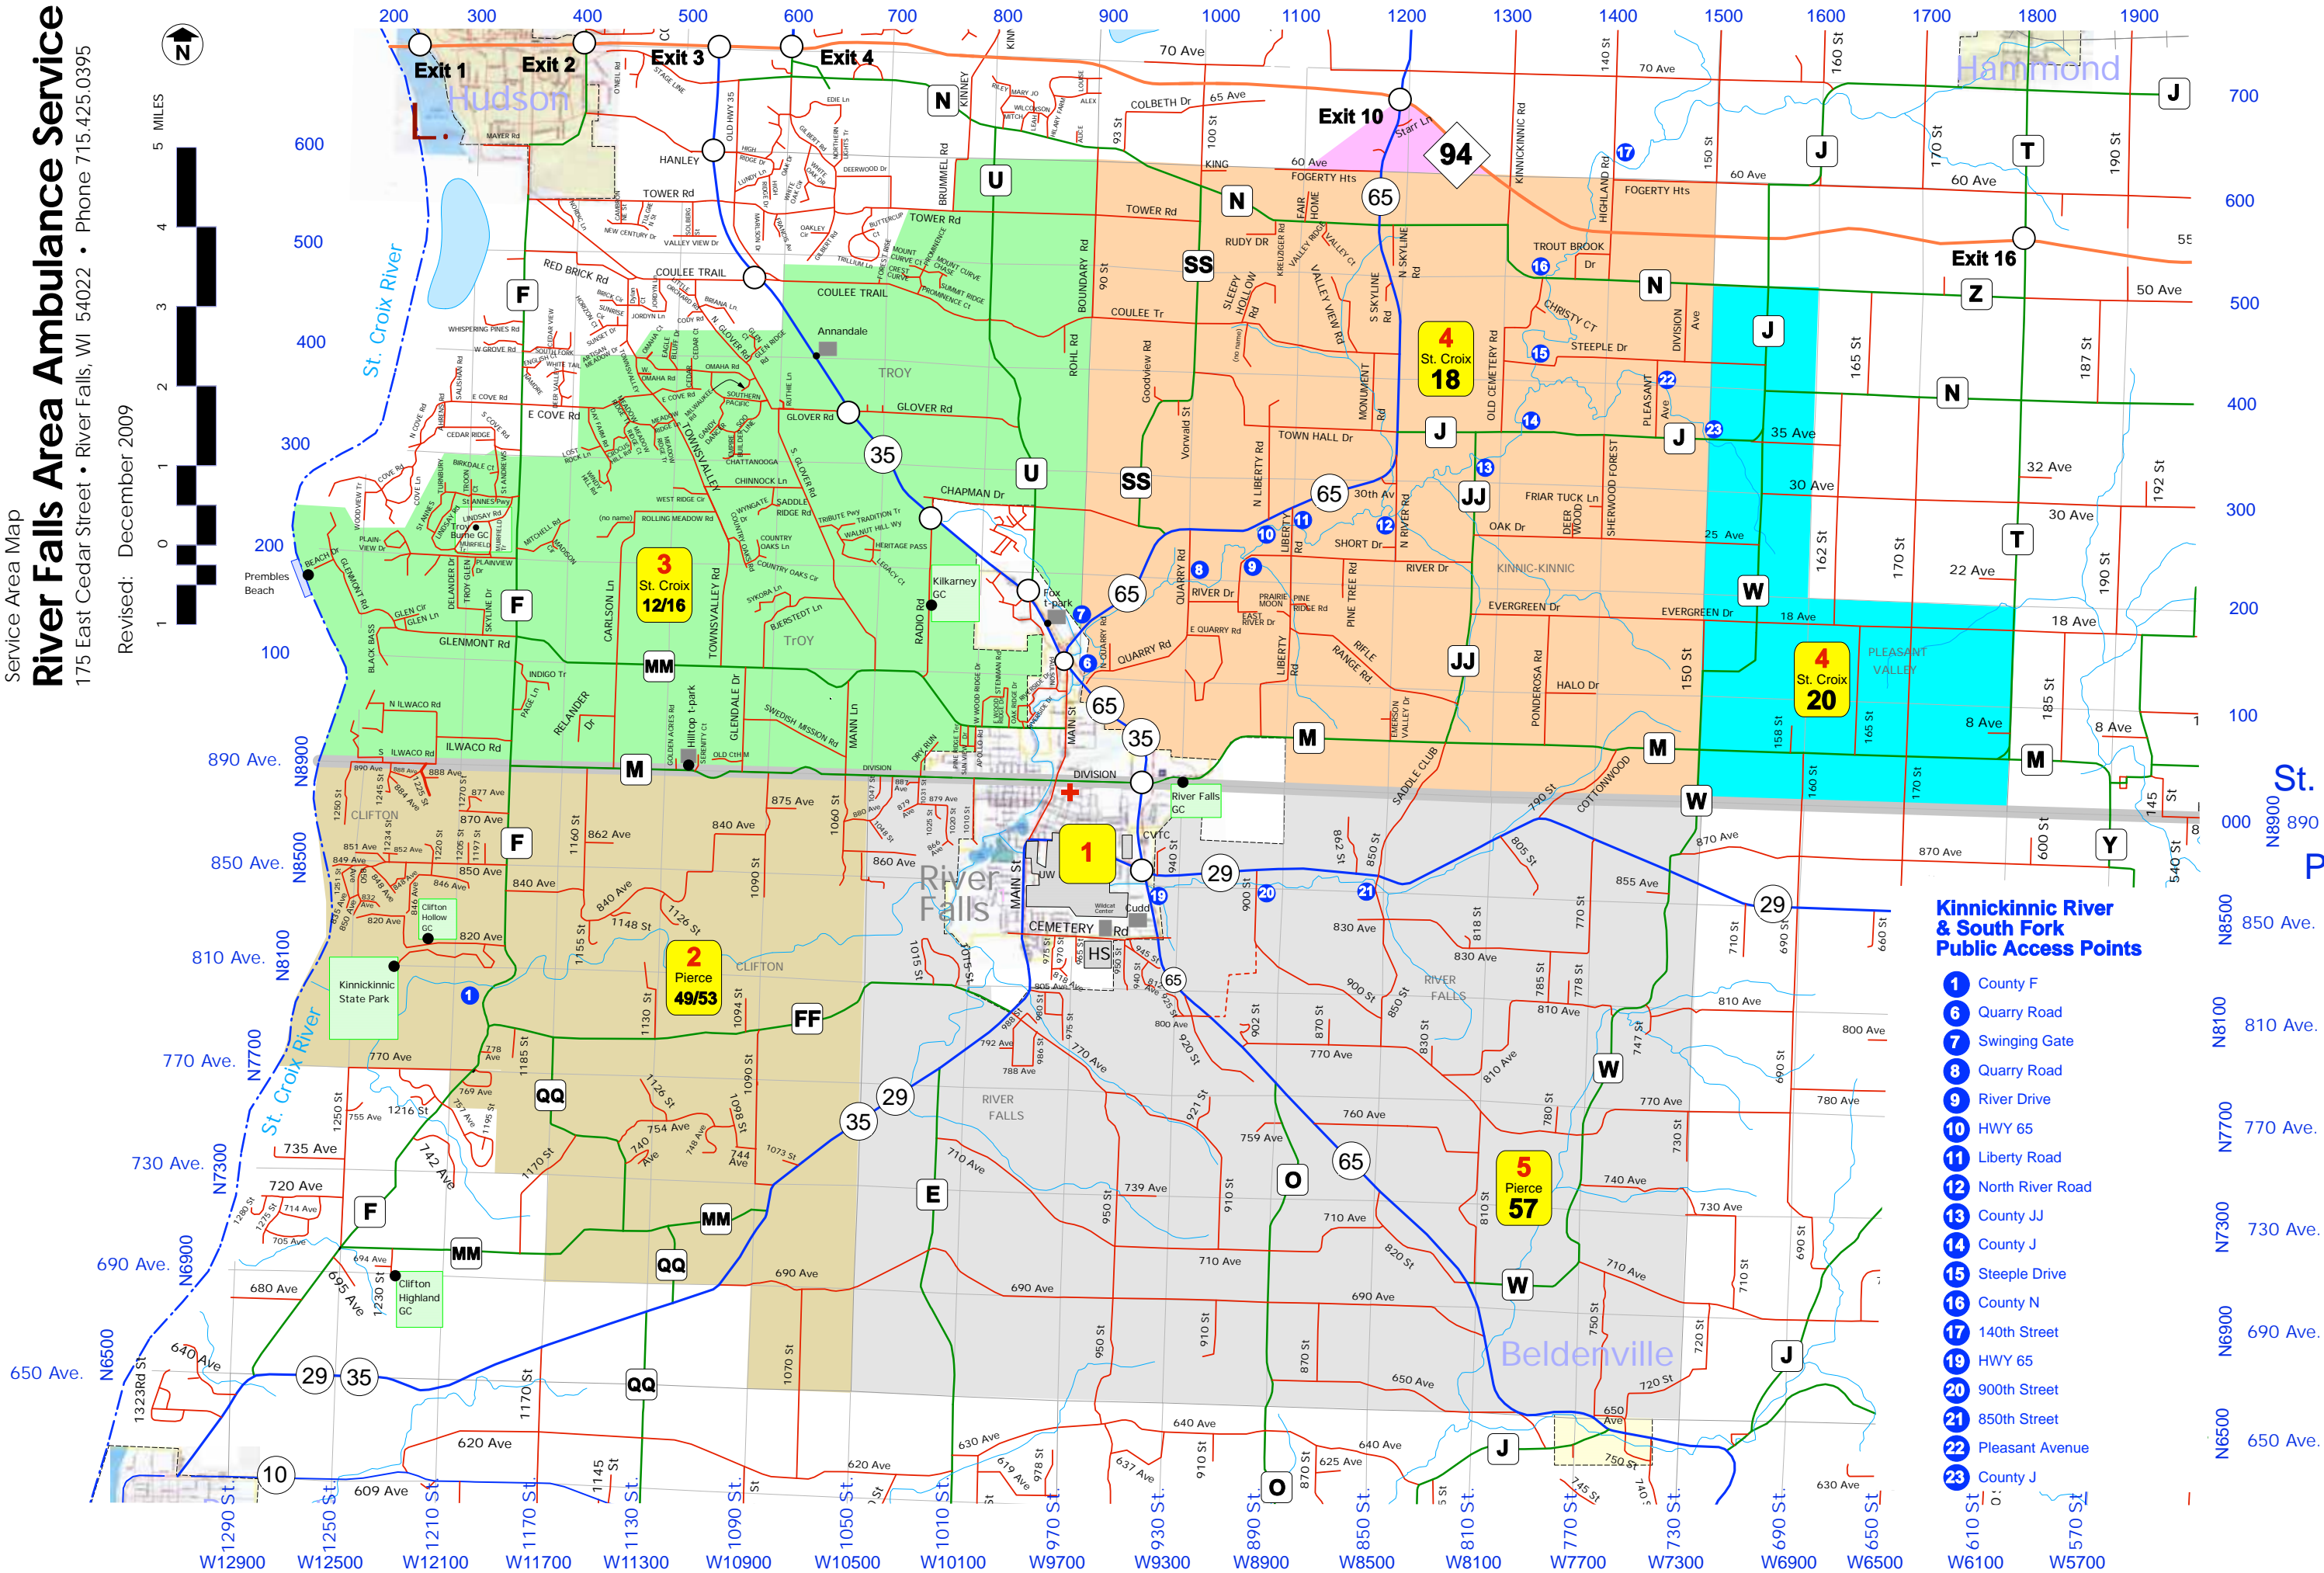

River Falls Area Ambulance Service

175 East Cedar Street • River Falls, WI 54022 • Phone 715.425.0395

Revised: December 2009

Kinnickinnic River & South Fork Public Access Points

- 1 County F
- 6 Quarry Road
- 7 Swinging Gate
- 8 Quarry Road
- 9 River Drive
- 10 HWY 65
- 11 Liberty Road
- 12 North River Road
- 13 County JJ
- 14 County J
- 15 Steeple Drive
- 16 County N
- 17 140th Street
- 19 HWY 65
- 20 900th Street
- 21 850th Street
- 22 Pleasant Avenue
- 23 County J

St. Croix Dispatch

St. Croix

Pierce

2710

700
600
500
400
300
200
100
000
N8900
890 Ave.
N8500
850 Ave.
N8100
810 Ave.
N7700
770 Ave.
N7300
730 Ave.
N6900
690 Ave.
N6500
650 Ave.